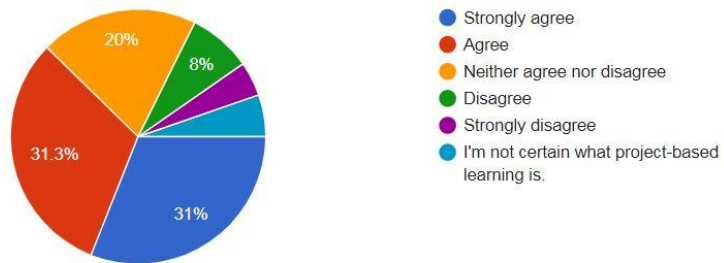

What is the most helpful method to receive information about project-based learning and your child's education?

Project-based learning is a successful instructional model for my learner.

300 responses

I have been given enough opportunities to be involved in my child's education.