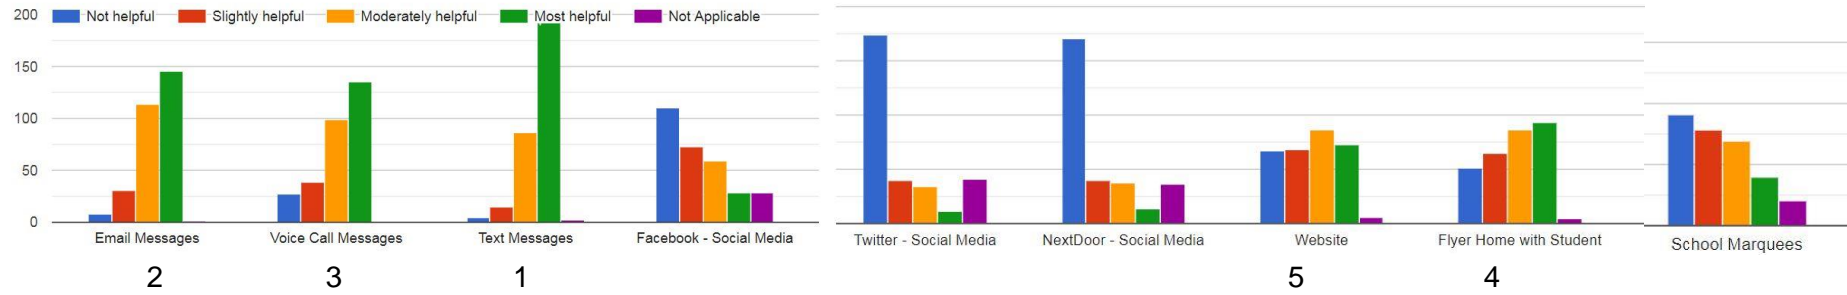

What is the most helpful method to receive information about project-based learning and your child's education?

Project-based learning is a successful instructional model for my learner.

300 responses

I have been given enough opportunities to be involved in my child's education.