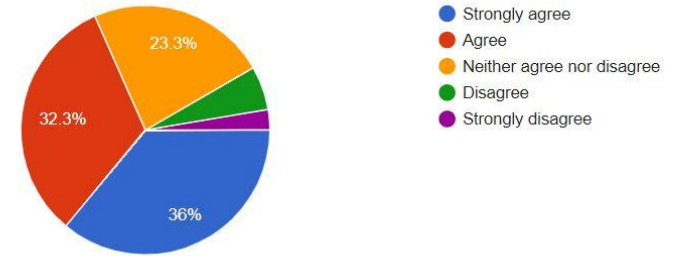

The daily use of Chromebook devices is crucial for my student's learning.

300 responses