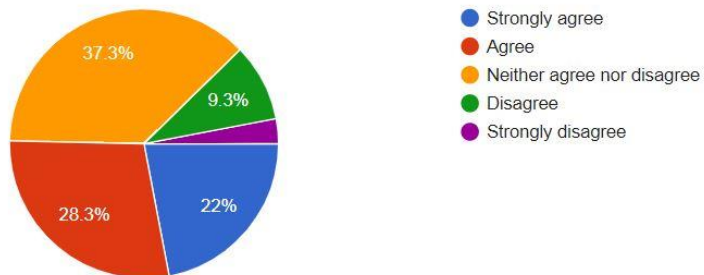

300 responses

The daily use of Chromebook devices is crucial for my student's learning.

300 responses

My learner is gaining confidence this year through project-based learning.

300 responses

Overall, I am happy with Winton Woods City Schools.