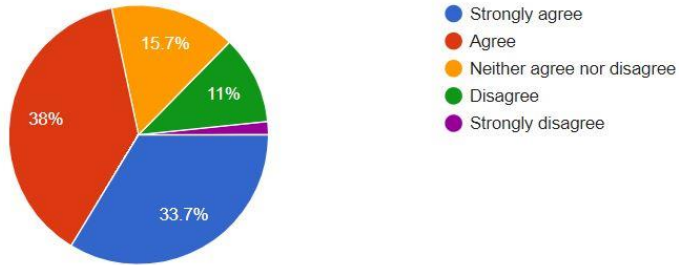

I have been given enough opportunities to be involved in my child's education.

300 responses